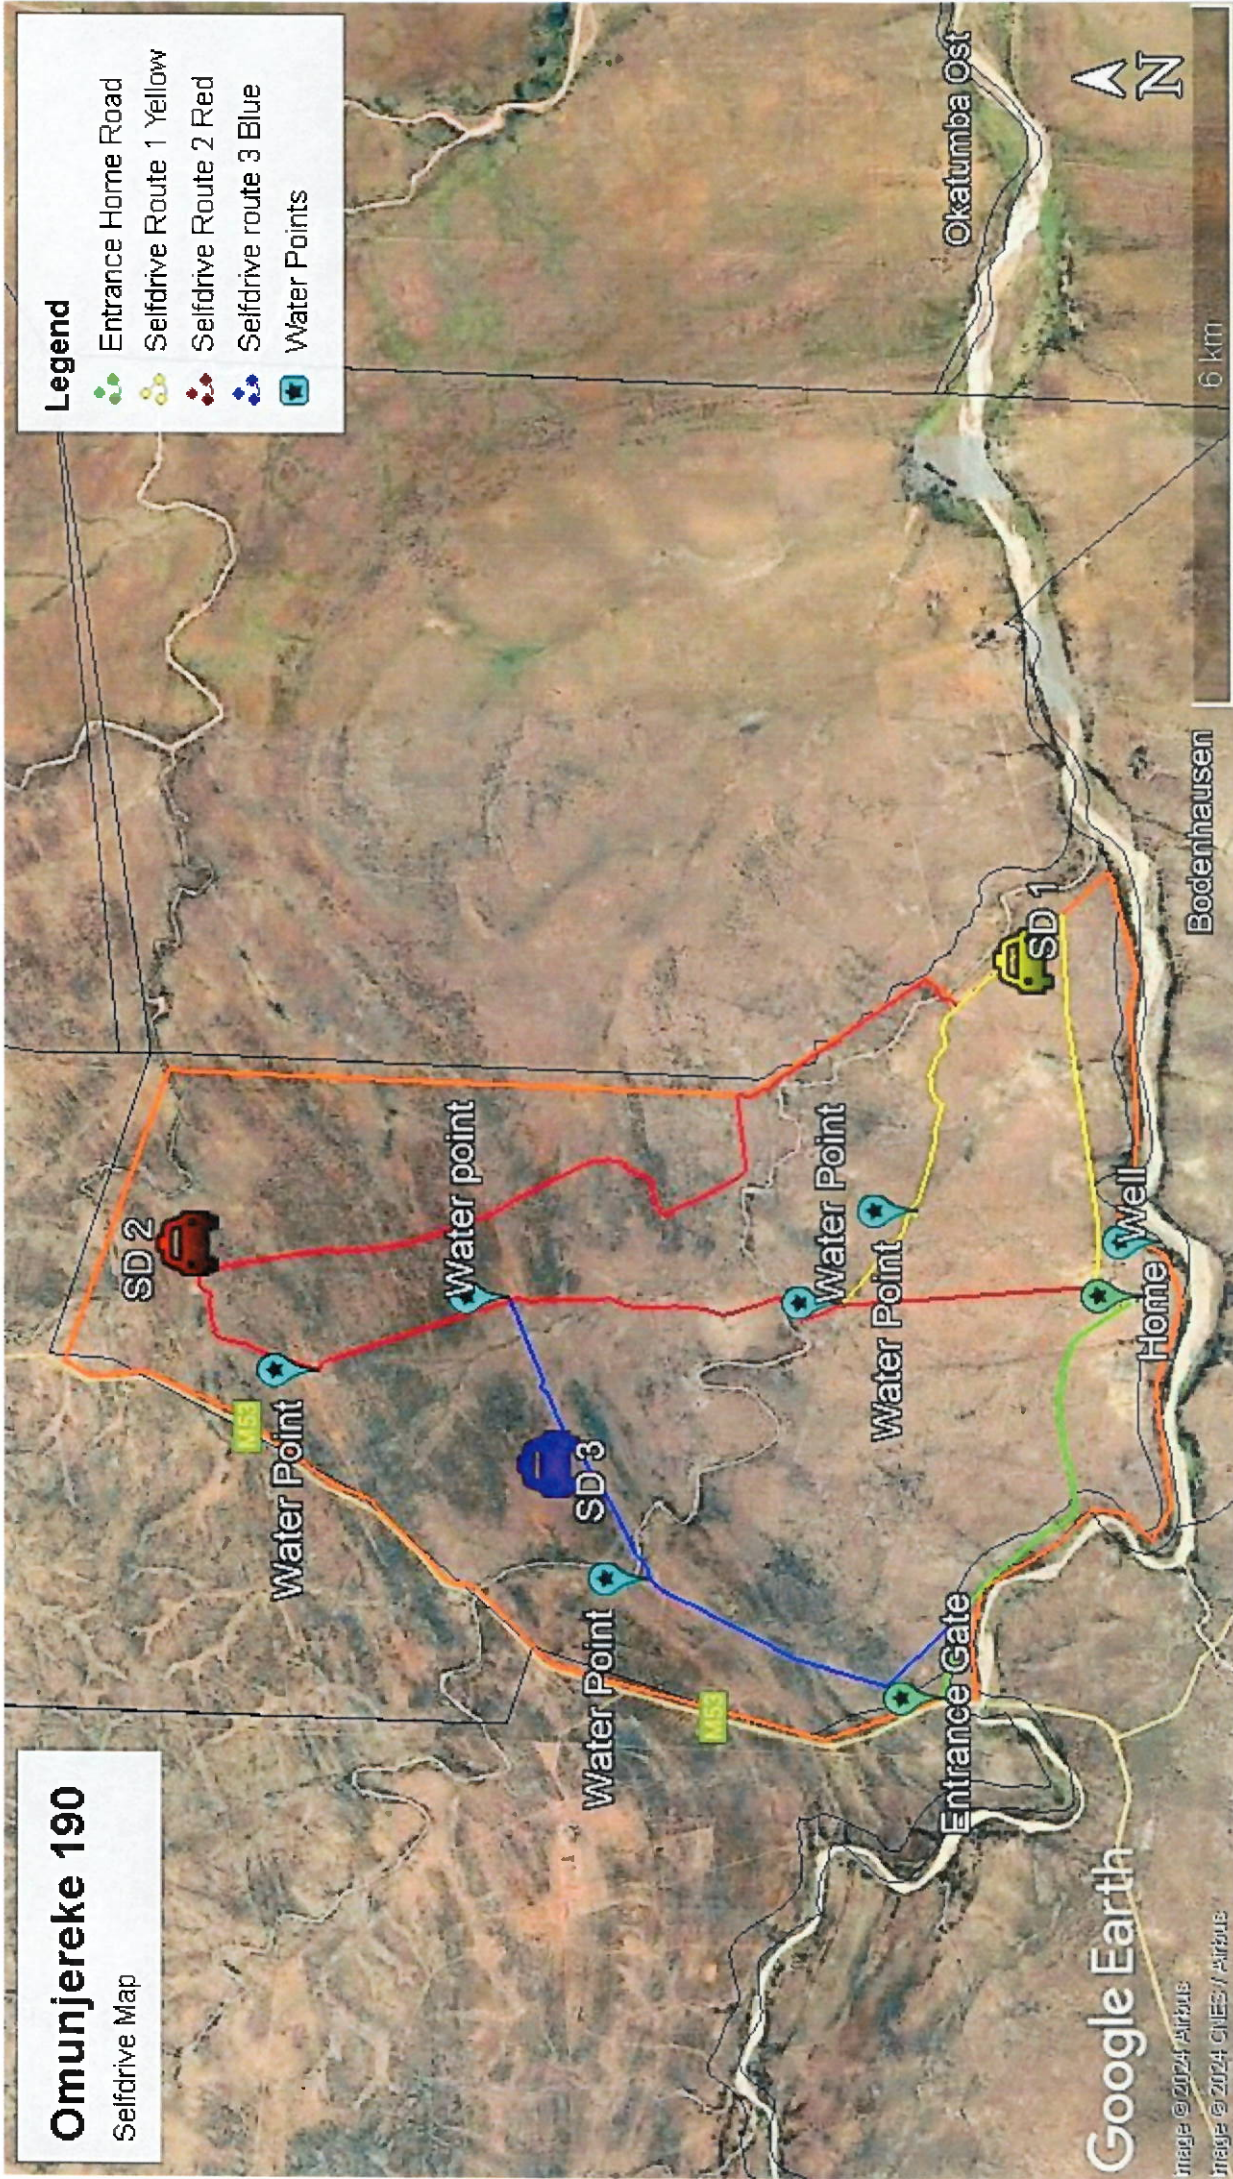

Omunjereke 190

Selfdrive Map

Legend

- Entrance Home Road
- Selfdrive Route 1 Yellow
- Selfdrive Route 2 Red
- Selfdrive route 3 Blue
- Water Points

Google Earth

Image © 2024 Airbus
Image © 2024 CNES / Airbus